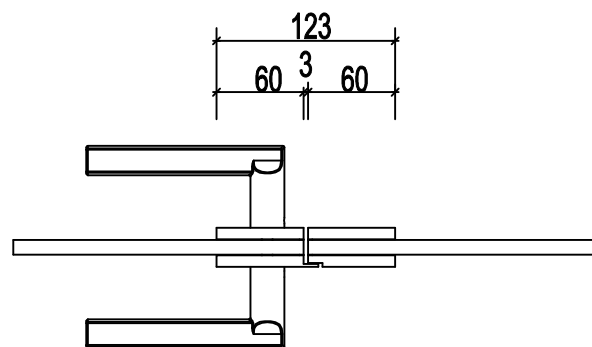

art. no.	description
09.91.01.00	slimlock 300 mm for swinging doors with end stop on right side
09.91.02.00	slimlock 300 mm for swinging doors with end stop on left side
09.91.03.00	slimlock 450 mm for swinging doors with end stop on right side
09.91.04.00	slimlock 450 mm for swinging doors with end stop on left side
09.91.05.00	slimlock 600 mm for swinging doors with end stop on right side
09.91.06.00	slimlock 600 mm for swinging doors with end stop on left side

art. no. 9.91.01
 slim lock 300 mm
 DIN right

art. no. 9.91.02
 slim lock 300 mm
 DIN left

art. no. 9.91.03
 slim lock 450 mm
 DIN right

art. no. 9.91.04
 slim lock 450 mm
 DIN left

art. no. 9.91.05
 slim lock 600 mm
 DIN right

art. no. 9.91.06
 slim lock 600 mm
 DIN left