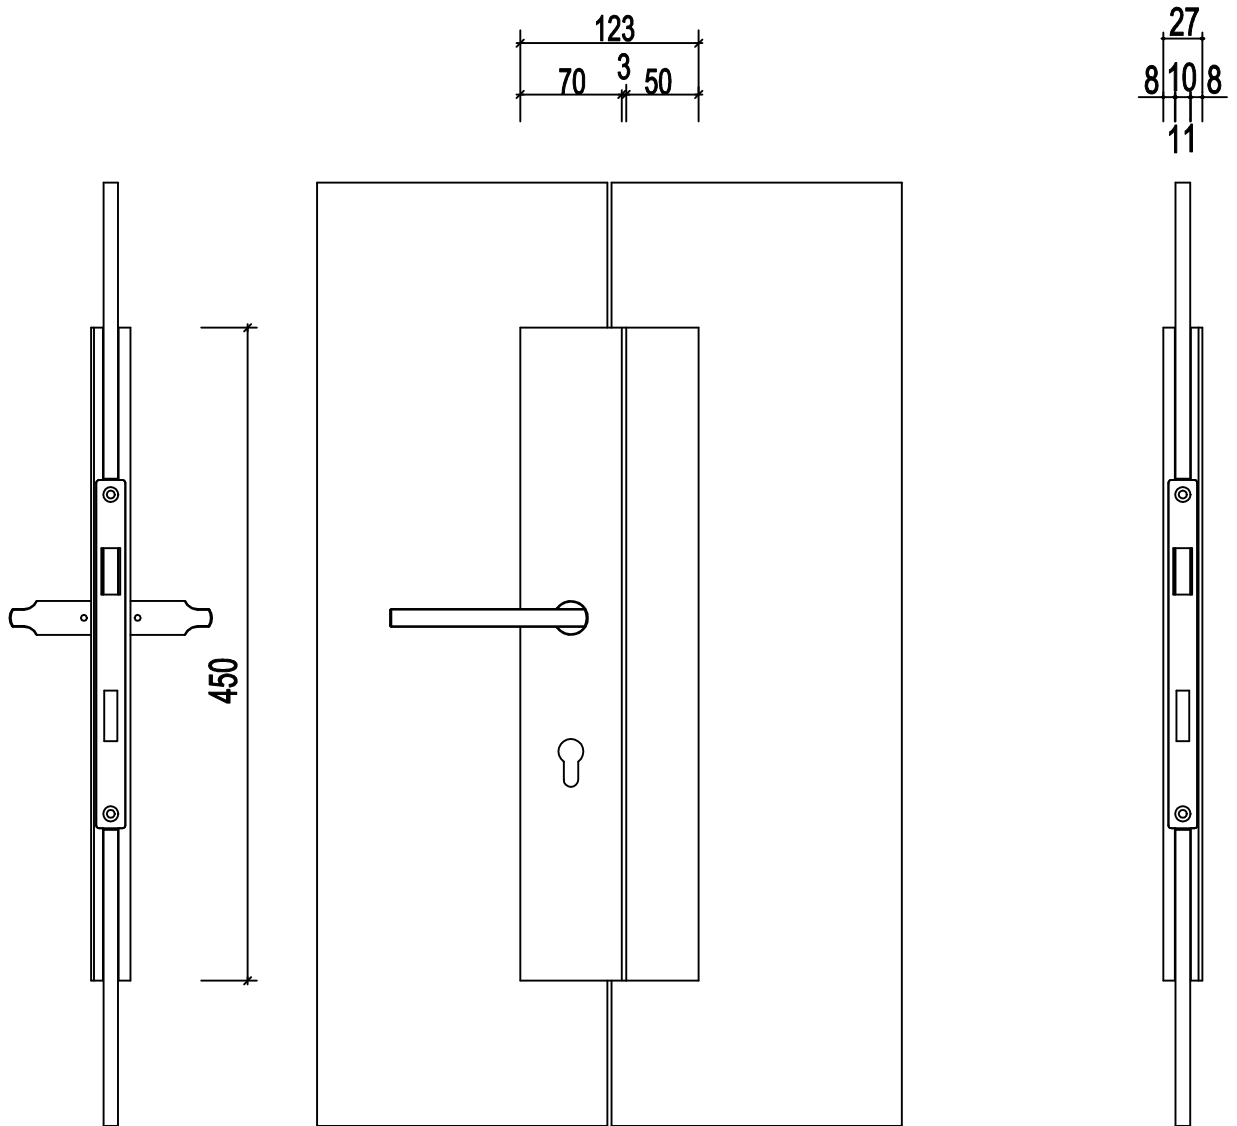

art. no.	description
09.91.01.00	slimlock 300 mm for swinging doors with end stop on right side
09.91.02.00	slimlock 300 mm for swinging doors with end stop on left side
09.91.03.00	slimlock 450 mm for swinging doors with end stop on right side
09.91.04.00	slimlock 450 mm for swinging doors with end stop on left side
09.91.05.00	slimlock 600 mm for swinging doors with end stop on right side
09.91.06.00	slimlock 600 mm for swinging doors with end stop on left side

art. no. 9.91.01
 slim lock 300 mm
 DIN right

art. no. 9.91.02
 slim lock 300 mm
 DIN left

art. no. 9.91.03
 slim lock 450 mm
 DIN right

art. no. 9.91.04
 slim lock 450 mm
 DIN left

art. no. 9.91.05
 slim lock 600 mm
 DIN right

art. no. 9.91.06
 slim lock 600 mm
 DIN left