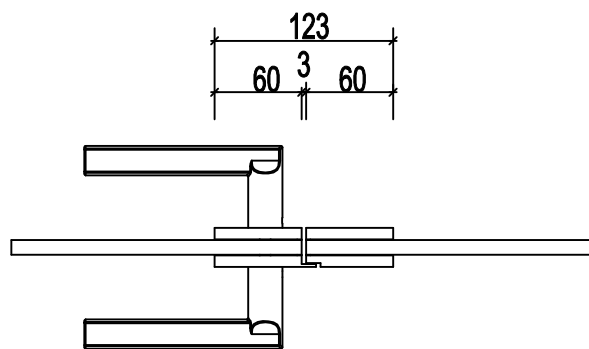

art. no.	description
09.91.01.00	slimlock 300 mm for swinging doors with end stop on right side
09.91.02.00	slimlock 300 mm for swinging doors with end stop on left side
09.91.03.00	slimlock 450 mm for swinging doors with end stop on right side
09.91.04.00	slimlock 450 mm for swinging doors with end stop on left side
09.91.05.00	slimlock 600 mm for swinging doors with end stop on right side
09.91.06.00	slimlock 600 mm for swinging doors with end stop on left side

art. no. 9.91.01
 slim lock 300 mm
 DIN right

art. no. 9.91.02
 slim lock 300 mm
 DIN left

art. no. 9.91.03
 slim lock 450 mm
 DIN right

art. no. 9.91.04
 slim lock 450 mm
 DIN left

art. no. 9.91.05
 slim lock 600 mm
 DIN right

art. no. 9.91.06
 slim lock 600 mm
 DIN left