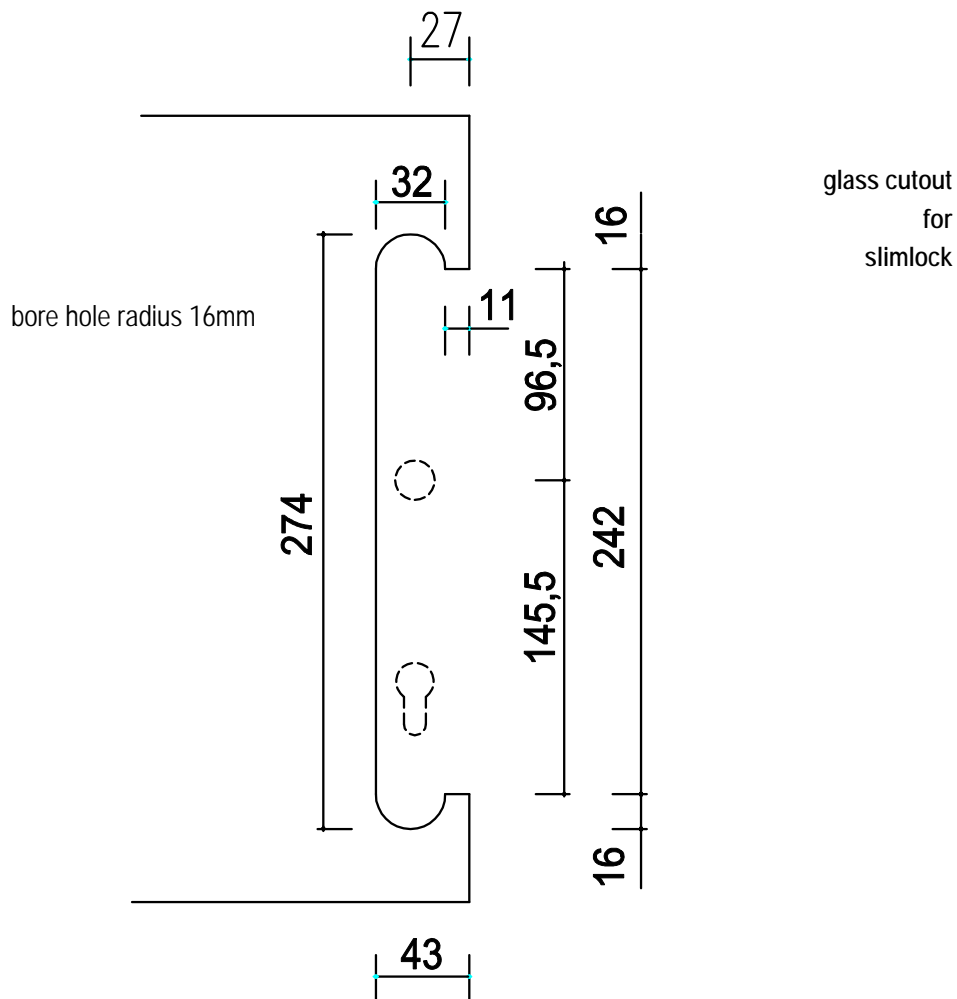

art. no.	description
09.91.01.00	slimlock 300 mm for swinging doors with end stop on right side
09.91.02.00	slimlock 300 mm for swinging doors with end stop on left side
09.91.03.00	slimlock 450 mm for swinging doors with end stop on right side
09.91.04.00	slimlock 450 mm for swinging doors with end stop on left side
09.91.05.00	slimlock 600 mm for swinging doors with end stop on right side
09.91.06.00	slimlock 600 mm for swinging doors with end stop on left side

art. no. 9.91.01
 slim lock 300 mm
 DIN right

art. no. 9.91.02
 slim lock 300 mm
 DIN left

art. no. 9.91.03
 slim lock 450 mm
 DIN right

art. no. 9.91.04
 slim lock 450 mm
 DIN left

art. no. 9.91.05
 slim lock 600 mm
 DIN right

art. no. 9.91.06
 slim lock 600 mm
 DIN left