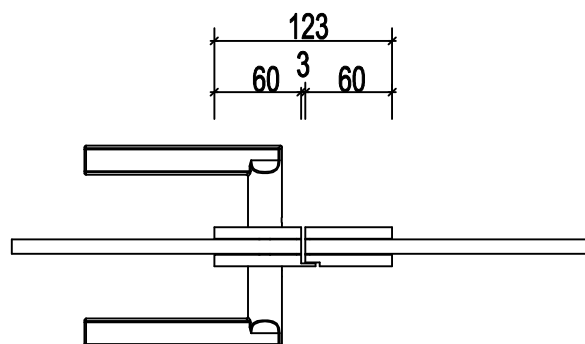

art. no.	description
09.91.01.00	slimlock 300 mm for swinging doors with end stop on right side
09.91.02.00	slimlock 300 mm for swinging doors with end stop on left side
09.91.03.00	slimlock 450 mm for swinging doors with end stop on right side
09.91.04.00	slimlock 450 mm for swinging doors with end stop on left side
09.91.05.00	slimlock 600 mm for swinging doors with end stop on right side
09.91.06.00	slimlock 600 mm for swinging doors with end stop on left side

art. no. 9.91.01
 slim lock 300 mm
 DIN right

art. no. 9.91.02
 slim lock 300 mm
 DIN left

art. no. 9.91.03
 slim lock 450 mm
 DIN right

art. no. 9.91.04
 slim lock 450 mm
 DIN left

art. no. 9.91.05
 slim lock 600 mm
 DIN right

art. no. 9.91.06
 slim lock 600 mm
 DIN left