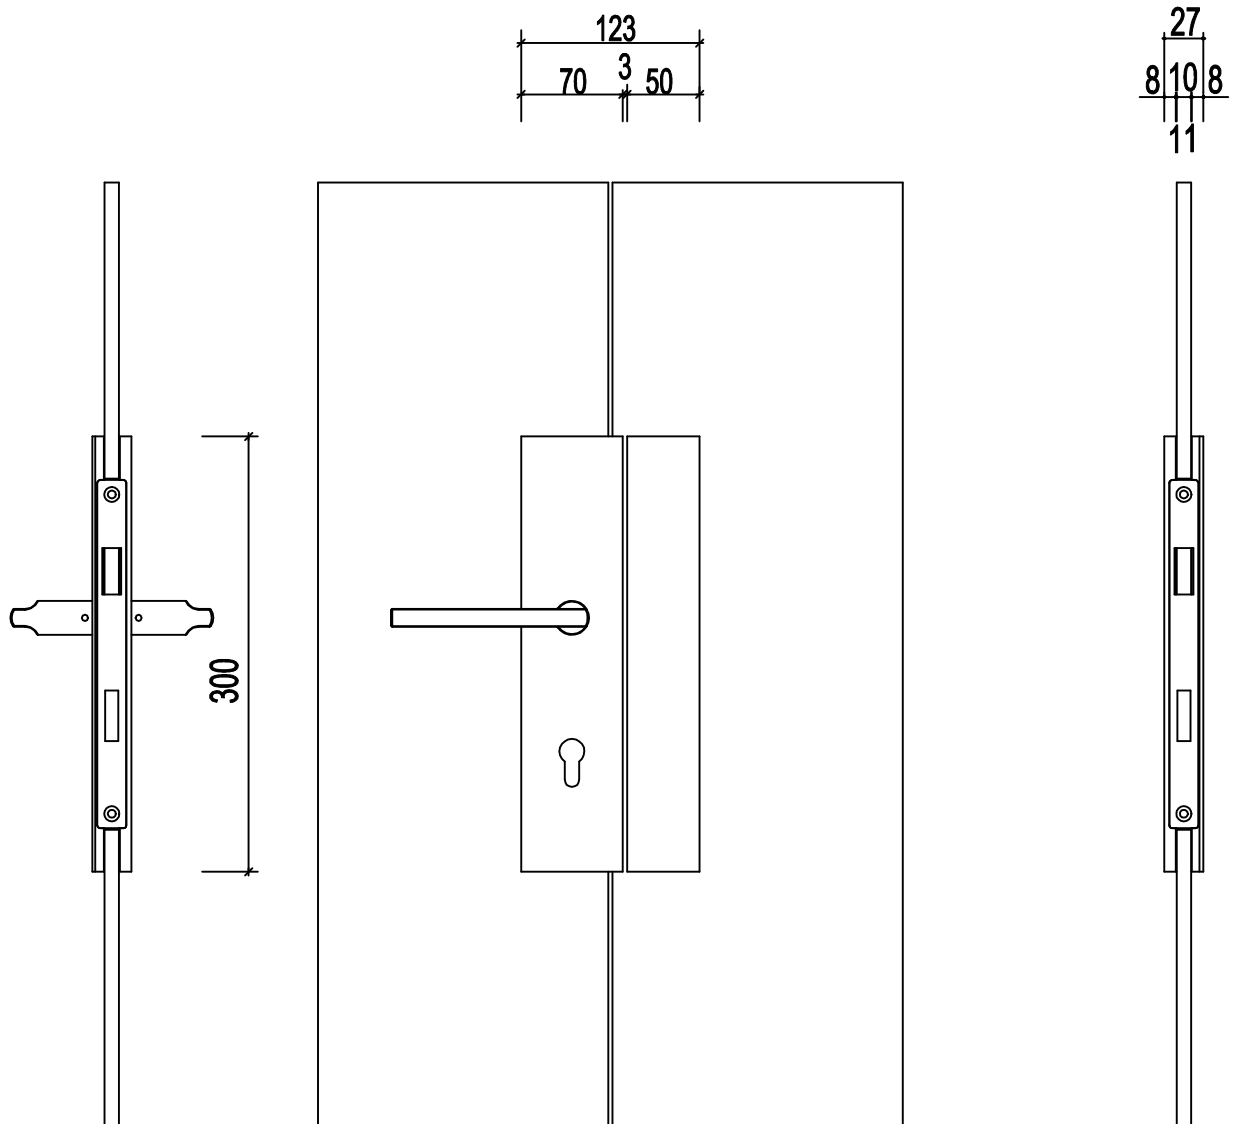

art. no.	description
09.91.01.00	slimlock 300 mm for swinging doors with end stop on right side
09.91.02.00	slimlock 300 mm for swinging doors with end stop on left side
09.91.03.00	slimlock 450 mm for swinging doors with end stop on right side
09.91.04.00	slimlock 450 mm for swinging doors with end stop on left side
09.91.05.00	slimlock 600 mm for swinging doors with end stop on right side
09.91.06.00	slimlock 600 mm for swinging doors with end stop on left side

art. no. 9.91.01
 slim lock 300 mm
 DIN right

art. no. 9.91.02
 slim lock 300 mm
 DIN left

art. no. 9.91.03
 slim lock 450 mm
 DIN right

art. no. 9.91.04
 slim lock 450 mm
 DIN left

art. no. 9.91.05
 slim lock 600 mm
 DIN right

art. no. 9.91.06
 slim lock 600 mm
 DIN left