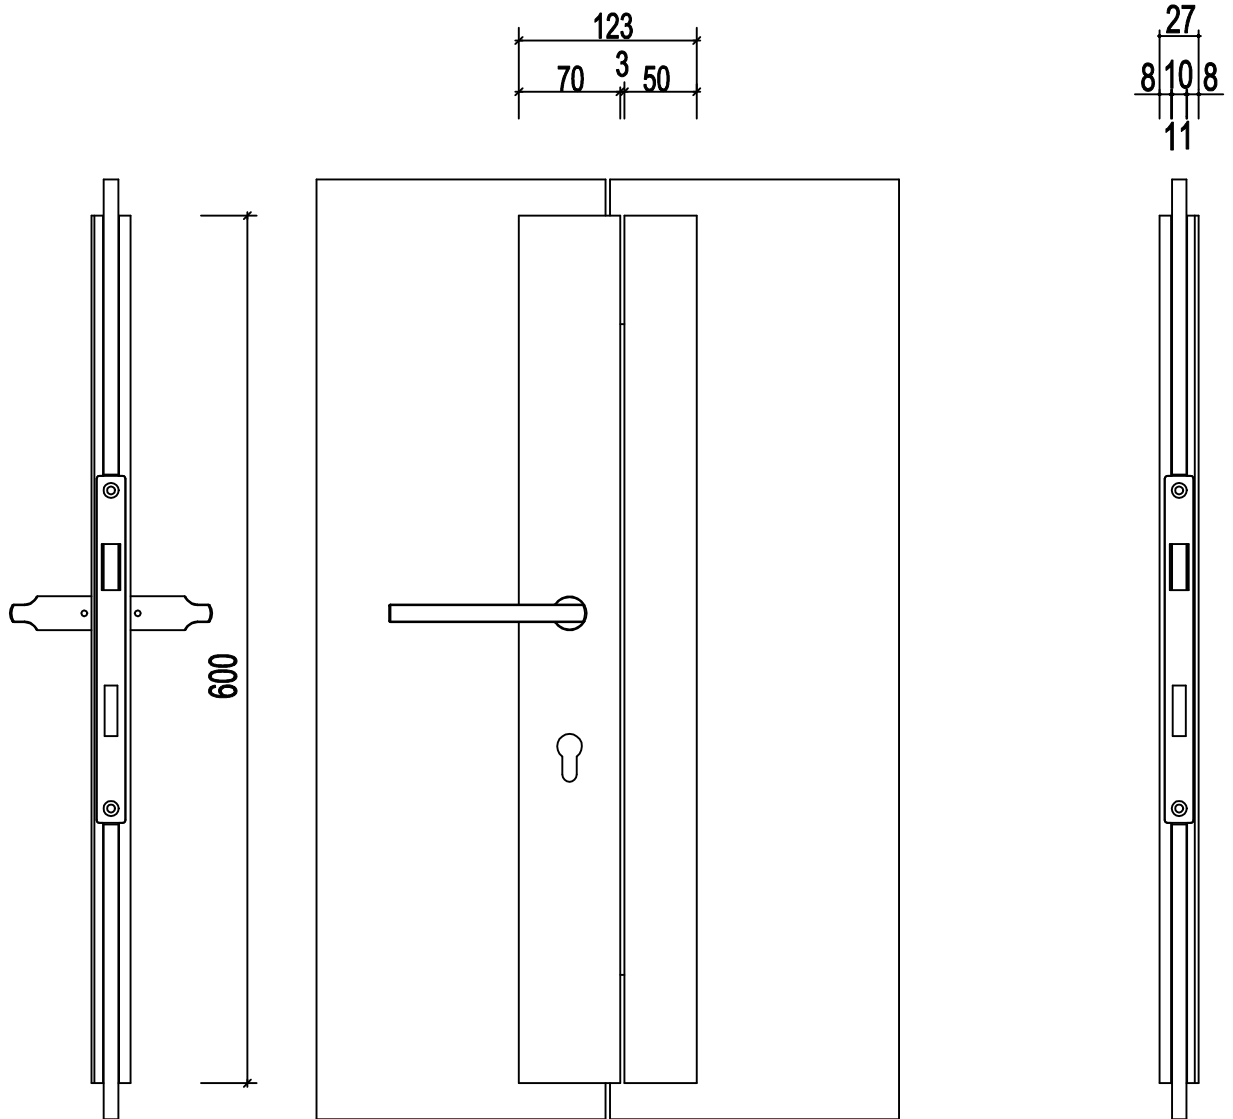

art. no.	description
09.91.01.00	slimlock 300 mm for swinging doors with end stop on right side
09.91.02.00	slimlock 300 mm for swinging doors with end stop on left side
09.91.03.00	slimlock 450 mm for swinging doors with end stop on right side
09.91.04.00	slimlock 450 mm for swinging doors with end stop on left side
09.91.05.00	slimlock 600 mm for swinging doors with end stop on right side
09.91.06.00	slimlock 600 mm for swinging doors with end stop on left side

art. no. 9.91.01
 slim lock 300 mm
 DIN right

art. no. 9.91.02
 slim lock 300 mm
 DIN left

art. no. 9.91.03
 slim lock 450 mm
 DIN right

art. no. 9.91.04
 slim lock 450 mm
 DIN left

art. no. 9.91.05
 slim lock 600 mm
 DIN right

art. no. 9.91.06
 slim lock 600 mm
 DIN left