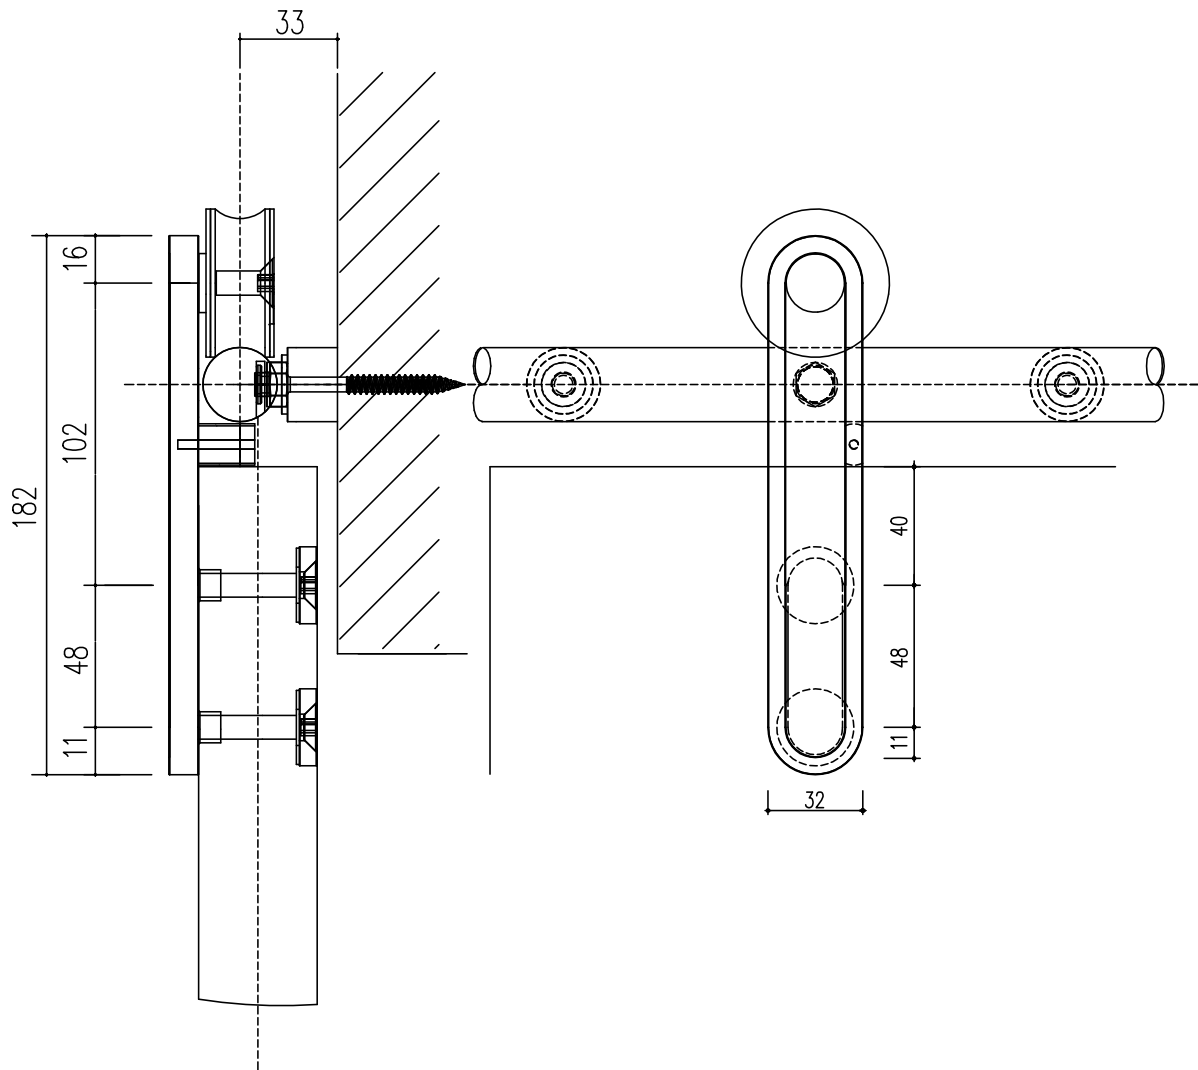

b.800

example of assembly
wall connection

technical drawings

stainless steel fitting for sliding doors with round carrying rod
astec b.800

16.09.2015

b.800

example of dimension

technical drawings

stainless steel fitting for sliding doors with round carrying rod
 astec b.800

16.09.2015

b.800

example of dimension

technical drawings

stainless steel fitting for sliding doors with round carrying rod
astec b.800

16.09.2015

b.800

example of dimension
wooden door

technical drawings

stainless steel fitting for sliding doors with round carrying rod
astec b.800

16.09.2015

art.no. 6.05.01

floor guide for glass doors 80 mm