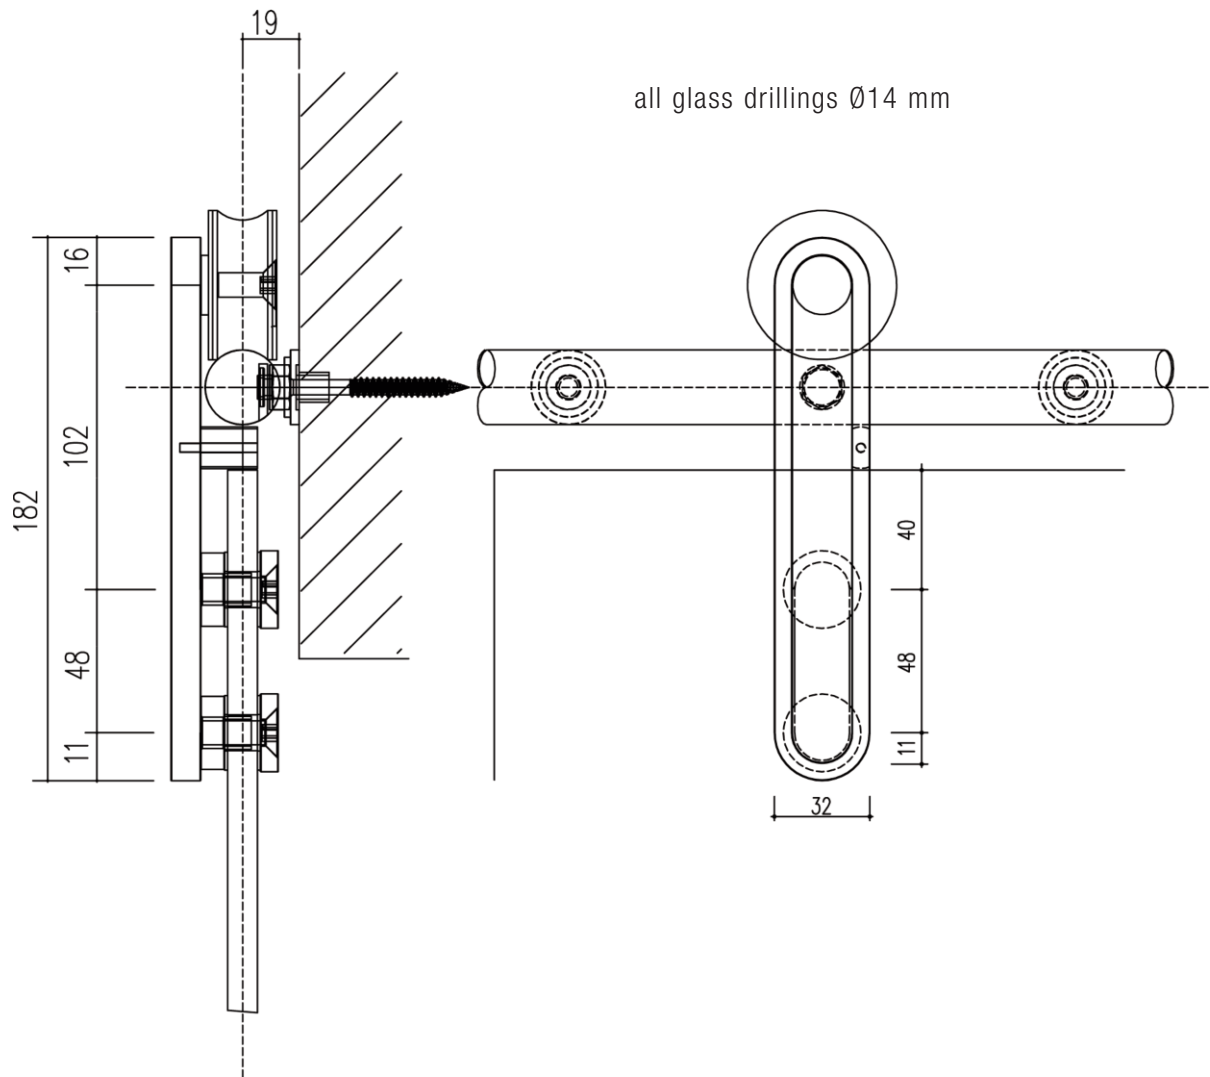

b.800

example of assembly
wall connection

technical drawings

stainless steel fitting for sliding doors with round carrying rod
astec b.800

16.09.2015

b.800

example of dimension

technical drawings

stainless steel fitting for sliding doors with round carrying rod
 astec b.800

16.09.2015

b.800

example of dimension

technical drawings

stainless steel fitting for sliding doors with round carrying rod
astec b.800

16.09.2015

b.800

example of dimension
wooden door

technical drawings

stainless steel fitting for sliding doors with round carrying rod
astec b.800

16.09.2015

art.no. 6.05.01

floor guide for glass doors 80 mm

art.no. 6.05.02

floor guide for timber doors