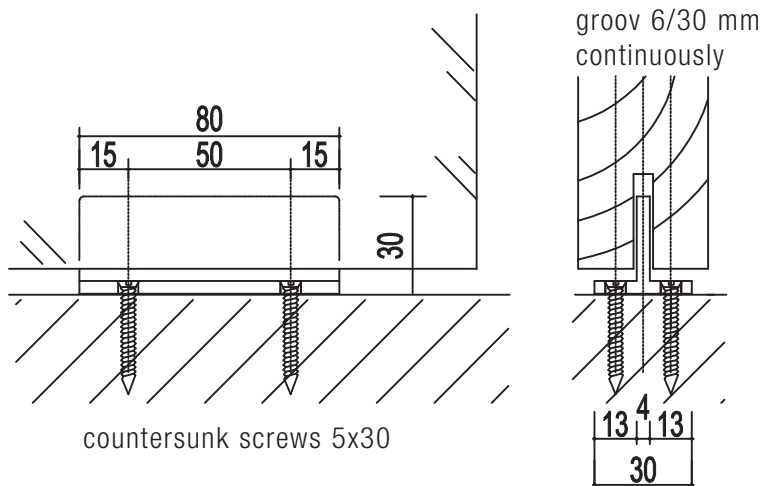

16.09.2015

b.800

example of dimension
wooden door

technical drawings

stainless steel fitting for sliding doors with round carrying rod
astec b.800

16.09.2015

art.no. 6.05.01

floor guide for glass doors 80 mm