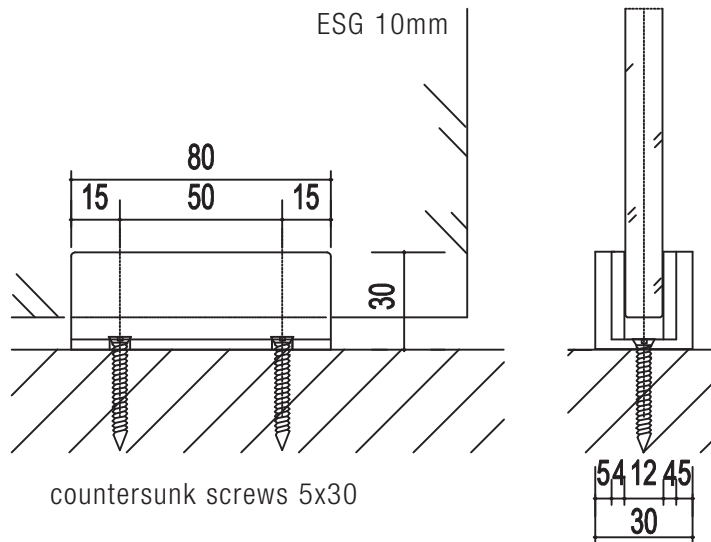

16.09.2015

b.800

example of dimension
wooden door

technical drawings

stainless steel fitting for sliding doors with round carrying rod
astec b.800

16.09.2015

art.no. 6.05.01

floor guide for glass doors 80 mm