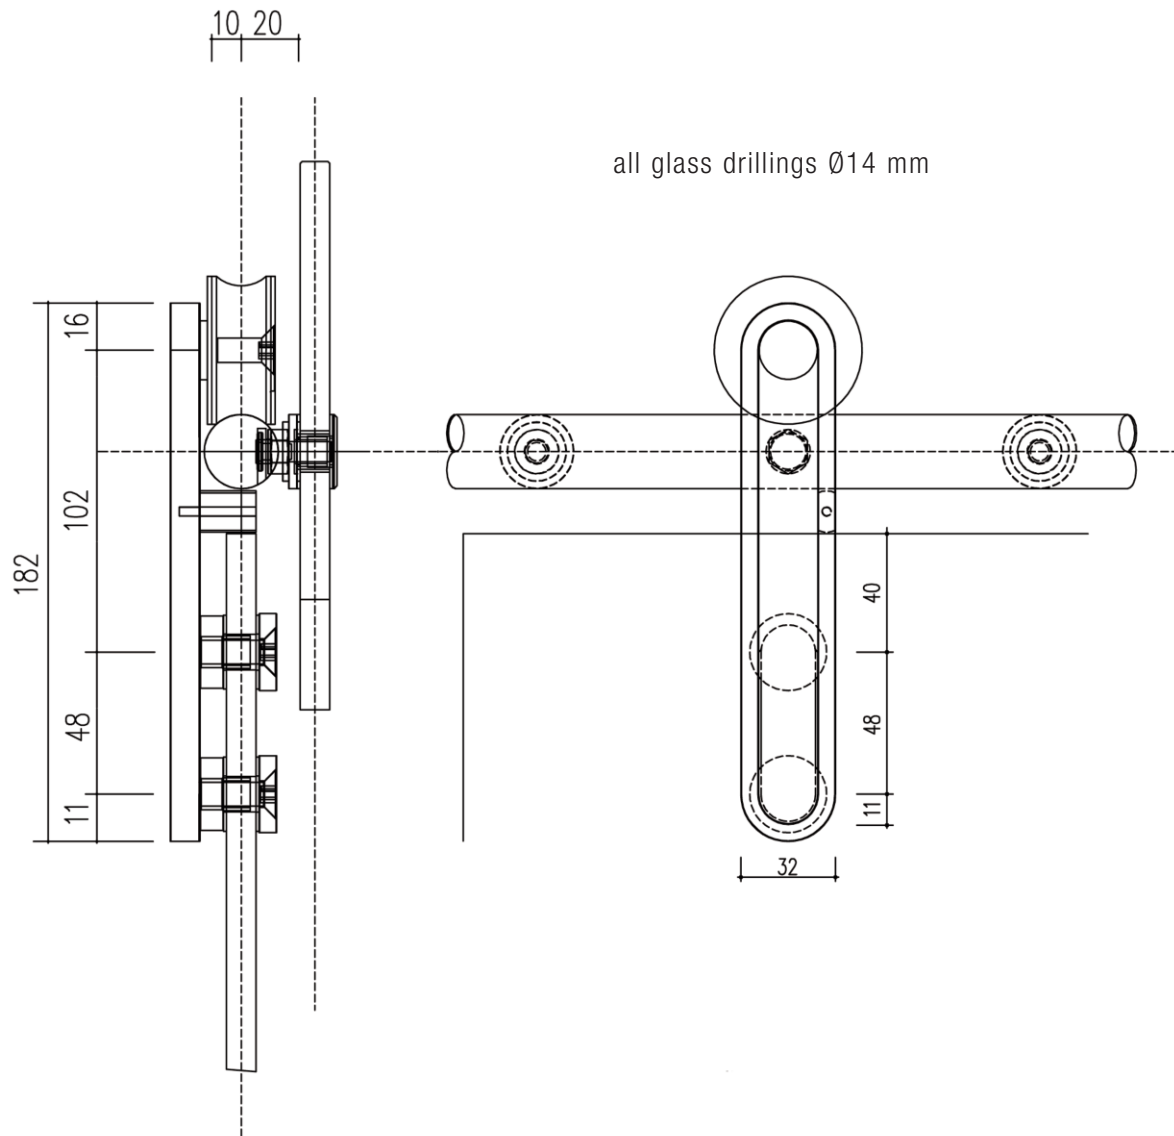

b.800

example of assembly
wall connection

technical drawings

stainless steel fitting for sliding doors with round carrying rod
astec b.800

16.09.2015

b.800

example of dimension

technical drawings

stainless steel fitting for sliding doors with round carrying rod
 astec b.800

16.09.2015

b.800

example of dimension

technical drawings

stainless steel fitting for sliding doors with round carrying rod
astec b.800

16.09.2015

b.800

example of dimension
wooden door

technical drawings

stainless steel fitting for sliding doors with round carrying rod
astec b.800

16.09.2015

art.no. 6.05.01

floor guide for glass doors 80 mm

art.no. 6.05.02

floor guide for timber doors