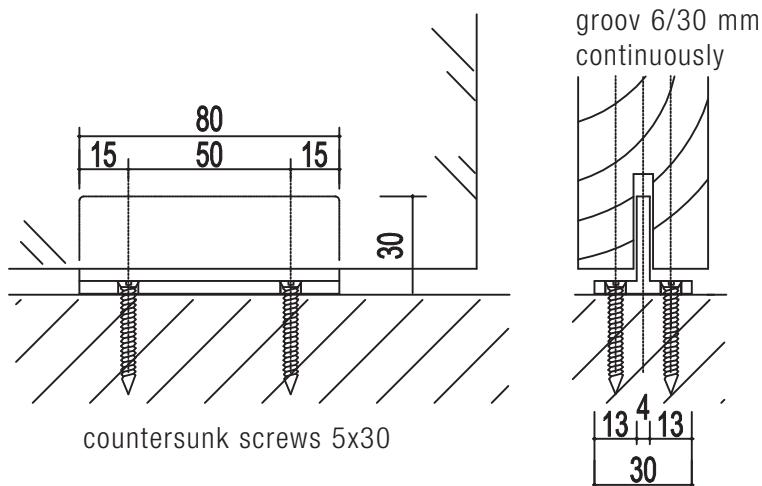

art.no. 6.05.02

floor guide for timber doors