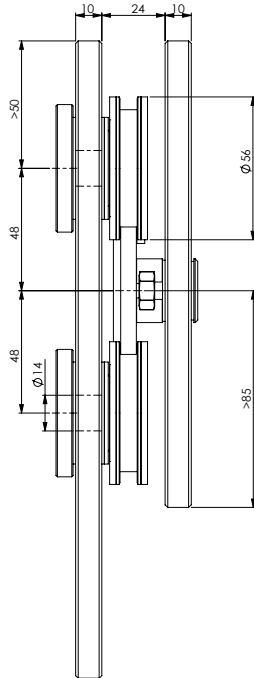

mounting set for glass door | wall fastening

art.no. 7.90.01

b.700 set 1 for door widths from 900 up to 950 mm

art.no. 7.90.02

b.700 set 2 for door widths from 950 up to 1000 mm

art.no. 7.90.03

b.700 set 3 for door widths from 1000 up to 1050 mm

art.no. 7.90.04

b.700 set 4 for door widths from 1050 up to 1100 mm

mounting set for glass door | glass fastening

art.no. 7.92.01

b.700 set 1 for door widths from 900 up to 950 mm

art.no. 7.92.02

b.700 set 2 for door widths from 950 up to 1000 mm

art.no. 7.92.03

b.700 set 3 for door widths from 1000 up to 1050 mm

art.no. 7.92.04

b.700 set 4 for door widths from 1050 up to 1100 mm

mounting set for wooden door | wall fastening

art.no. 7.91.01

b.700 set 1 for door widths from 900 up to 950 mm

art.no. 7.91.02

b.700 set 2 for door widths from 950 up to 1000 mm

art.no. 7.91.03

b.700 set 3 for door widths from 1000 up to 1050 mm

art.no. 7.91.04

b.700 set 4 for door widths from 1050 up to 1100 mm

technical drawings