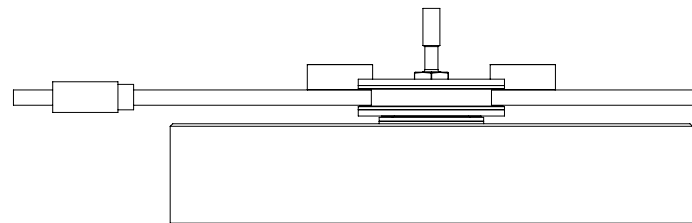

mounting set for glass door | wall fastening

art.no. 7.90.01

b.700 set 1 for door widths from 900 up to 950 mm

art.no. 7.90.02

b.700 set 2 for door widths from 950 up to 1000 mm

art.no. 7.90.03

b.700 set 3 for door widths from 1000 up to 1050 mm

art.no. 7.90.04

b.700 set 4 for door widths from 1050 up to 1100 mm

mounting set for glass door | glass fastening

art.no. 7.92.01

b.700 set 1 for door widths from 900 up to 950 mm

art.no. 7.92.02

b.700 set 2 for door widths from 950 up to 1000 mm

art.no. 7.92.03

b.700 set 3 for door widths from 1000 up to 1050 mm

art.no. 7.92.04

b.700 set 4 for door widths from 1050 up to 1100 mm

mounting set for wooden door | wall fastening

art.no. 7.91.01

b.700 set 1 for door widths from 900 up to 950 mm

art.no. 7.91.02

b.700 set 2 for door widths from 950 up to 1000 mm

art.no. 7.91.03

b.700 set 3 for door widths from 1000 up to 1050 mm

art.no. 7.91.04

b.700 set 4 for door widths from 1050 up to 1100 mm

technical drawings