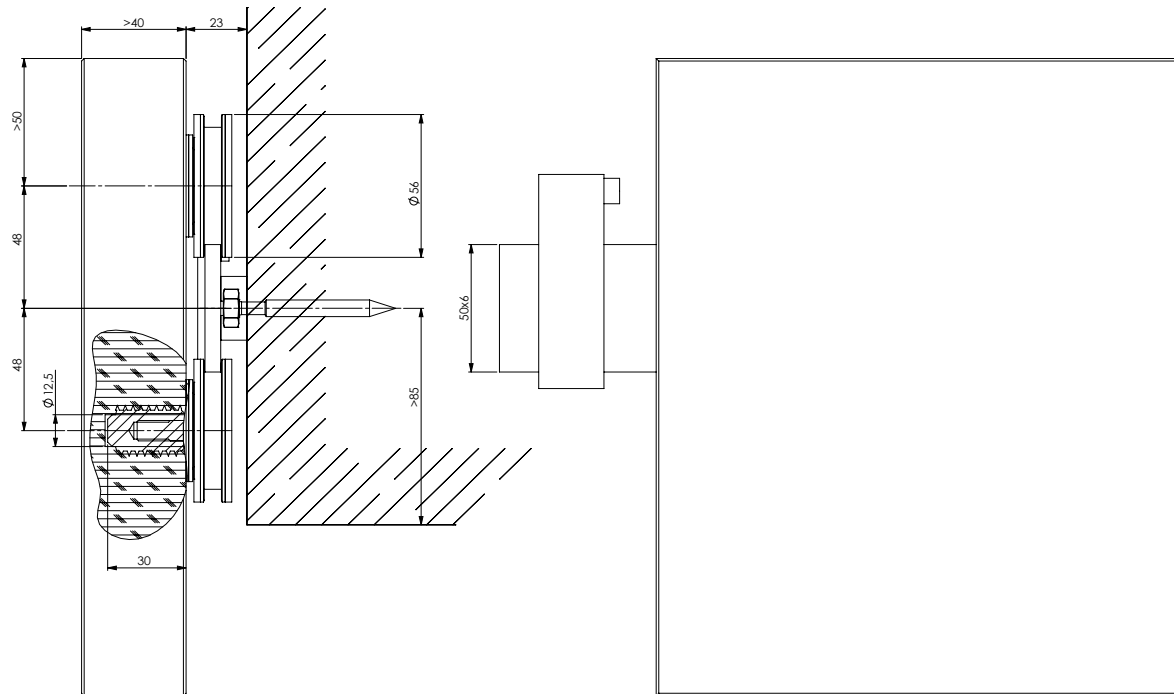

mounting set for glass door | wall fastening

art.no. 7.90.01

b.700 set 1 for door widths from 900 up to 950 mm

art.no. 7.90.02

b.700 set 2 for door widths from 950 up to 1000 mm

art.no. 7.90.03

b.700 set 3 for door widths from 1000 up to 1050 mm

art.no. 7.90.04

b.700 set 4 for door widths from 1050 up to 1100 mm

mounting set for glass door | glass fastening

art.no. 7.92.01

b.700 set 1 for door widths from 900 up to 950 mm

art.no. 7.92.02

b.700 set 2 for door widths from 950 up to 1000 mm

art.no. 7.92.03

b.700 set 3 for door widths from 1000 up to 1050 mm

art.no. 7.92.04

b.700 set 4 for door widths from 1050 up to 1100 mm

mounting set for wooden door | wall fastening

art.no. 7.91.01

b.700 set 1 for door widths from 900 up to 950 mm

art.no. 7.91.02

b.700 set 2 for door widths from 950 up to 1000 mm

art.no. 7.91.03

b.700 set 3 for door widths from 1000 up to 1050 mm

art.no. 7.91.04

b.700 set 4 for door widths from 1050 up to 1100 mm

technical drawings