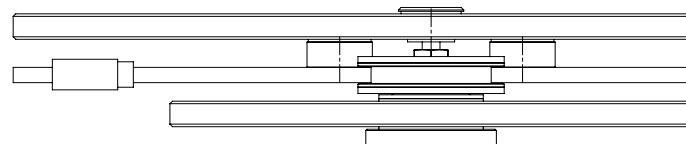

mounting set for glass door | wall fastening

art.no. 7.90.01

b.700 set 1 for door widths from 900 up to 950 mm

art.no. 7.90.02

b.700 set 2 for door widths from 950 up to 1000 mm

art.no. 7.90.03

b.700 set 3 for door widths from 1000 up to 1050 mm

art.no. 7.90.04

b.700 set 4 for door widths from 1050 up to 1100 mm

mounting set for glass door | glass fastening

art.no. 7.92.01

b.700 set 1 for door widths from 900 up to 950 mm

art.no. 7.92.02

b.700 set 2 for door widths from 950 up to 1000 mm