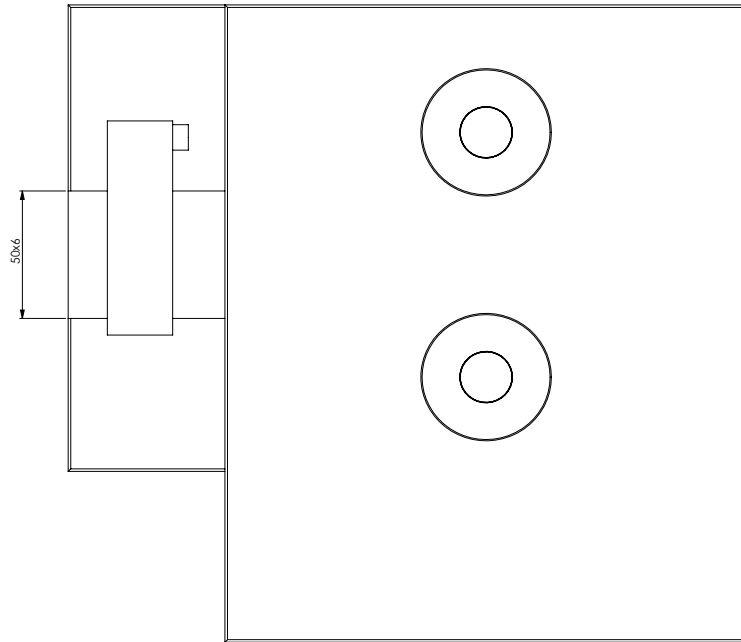

mounting set for glass door | wall fastening

art.no. 7.90.01

b.700 set 1 for door widths from 900 up to 950 mm

art.no. 7.90.02

b.700 set 2 for door widths from 950 up to 1000 mm

art.no. 7.90.03

b.700 set 3 for door widths from 1000 up to 1050 mm

art.no. 7.90.04

b.700 set 4 for door widths from 1050 up to 1100 mm

mounting set for glass door | glass fastening

art.no. 7.92.01

b.700 set 1 for door widths from 900 up to 950 mm

art.no. 7.92.02

b.700 set 2 for door widths from 950 up to 1000 mm

art.no. 7.92.03

b.700 set 3 for door widths from 1000 up to 1050 mm

art.no. 7.92.04

b.700 set 4 for door widths from 1050 up to 1100 mm

mounting set for wooden door | wall fastening

art.no. 7.91.01

b.700 set 1 for door widths from 900 up to 950 mm

art.no. 7.91.02

b.700 set 2 for door widths from 950 up to 1000 mm

art.no. 7.91.03

b.700 set 3 for door widths from 1000 up to 1050 mm

art.no. 7.91.04

b.700 set 4 for door widths from 1050 up to 1100 mm

technical drawings