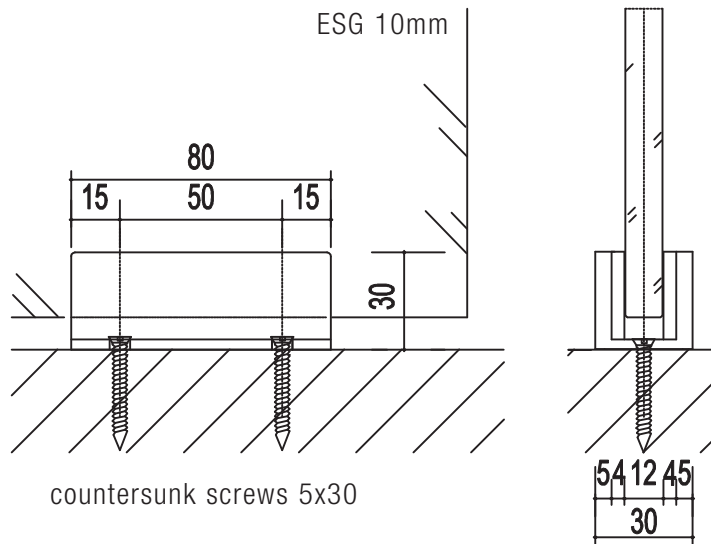

technical drawings

stainless steel fitting for sliding doors with flat supporting rod
astec b.700

09.04.2020

art.no. 6.05.01

floor guide for glass doors 80 mm